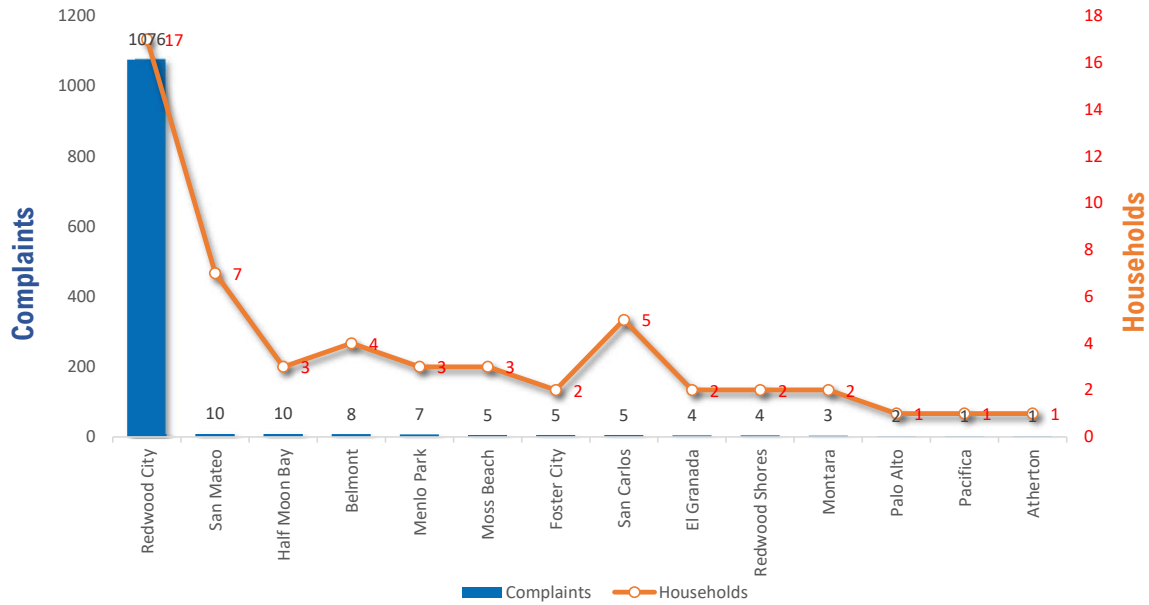

## 3-Month Totals & Trends

**53**

Households

**1,141**

Comments

**2,968**

YTD

CITY	COMPLAINTS	HOUSEHOLDS	COMPLAINTS/ HOUSEHOLD
Redwood City	1,076	17	63.3
San Mateo	10	7	1.4
Half Moon Bay	10	3	3.3
Belmont	8	4	2.0
Menlo Park	7	3	2.3
Foster City	5	2	2.5
San Carlos	5	5	1.0
Moss Beach	5	3	1.7
El Granada	4	2	2.0
Redwood Shores	4	2	2.0
Montara	3	2	1.5
Palo Alto	2	1	2.0
Pacifica	1	1	1.0
Atherton	1	1	1.0
<b>Totals</b>	<b>1,141</b>	<b>53</b>	<b>21.5</b>