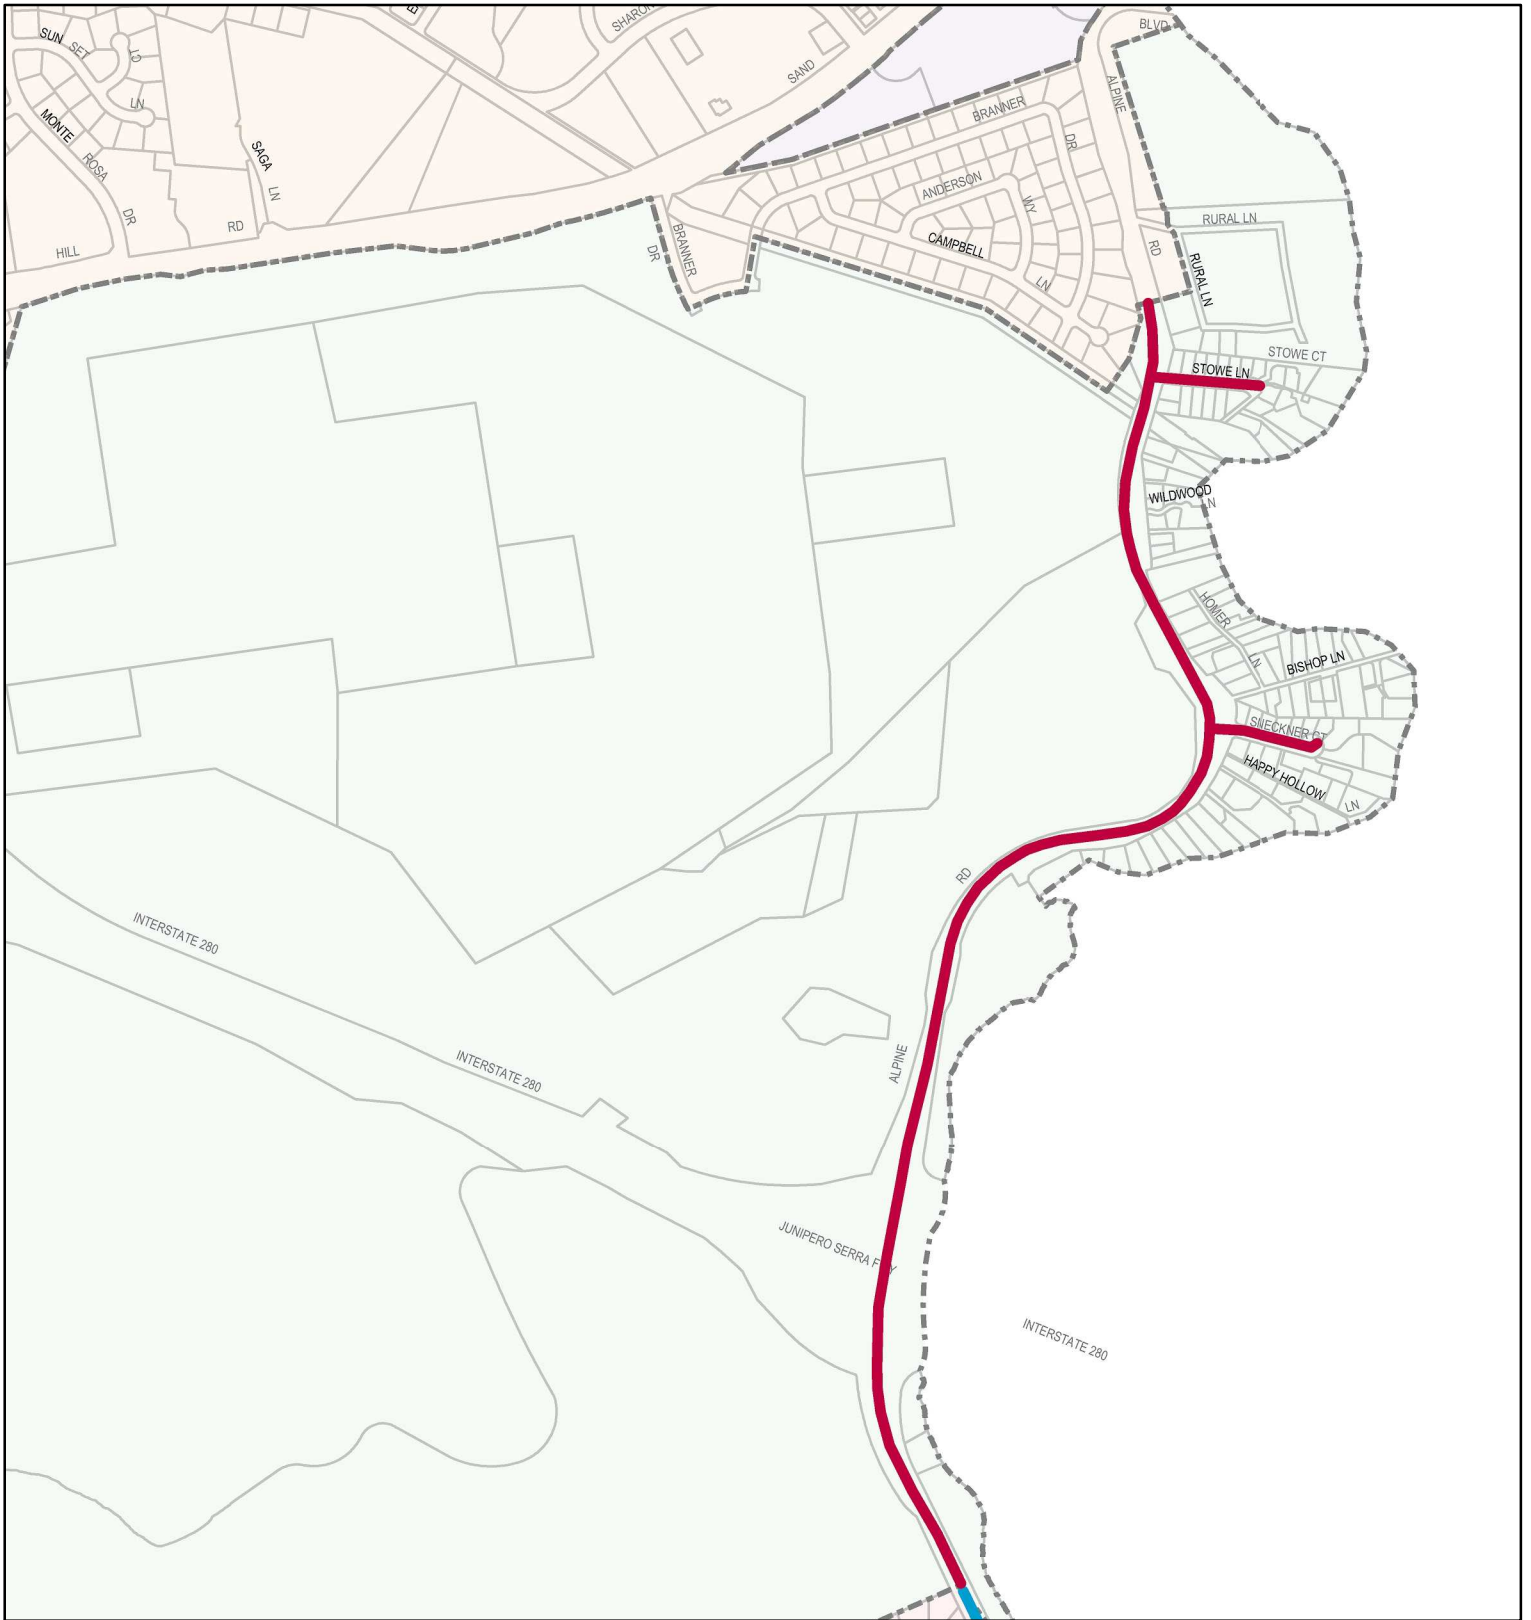

# Alpine Rd Street Sweeping Routes

### Legend

Street\_Sweeping\_Routes

 Alpine Rd - Weekly - Tuesday

Truck Driver: Mike C.