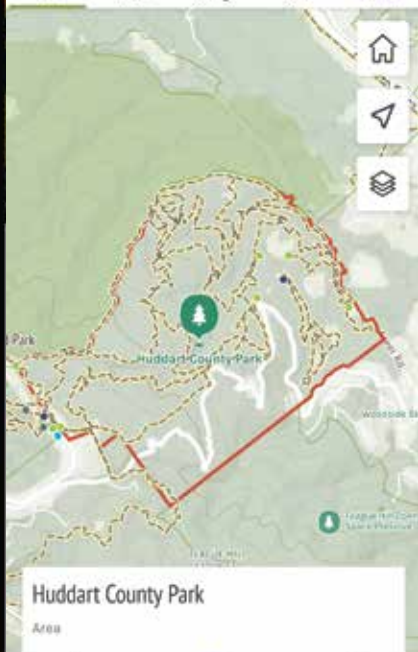

Stay Connected with OuterSpatial

Download for iOS

Download for Android

Stay Updated

Trail conditions, hazards to be aware of? Get real-time updates directly from land stewards.

Points of Interest

With over 100+ types of park specific supported, you'll have no problem finding visitor centers, restrooms, playgrounds and more.

Browse Photos

Browse a library of outdoor recreation information with photos, so you can know what to expect before you go.

9:41

San Pedro Valley Park

Area

Information Map

1/4

A 1,052-acre area embracing the middle and south forks of San Pedro Creek, which are Steelhead spawning grounds, this park is nestled amongst the Santa Cruz Mountain range and the foothills of Pacifica. The park offers group picnic areas, family picnic sites with barbecue pits, a self-guiding nature trail, hiking trails, a visitor center, and views of a seasonal water fall.

Map Gallery

9:41

All Areas Outings POIs Trails

Huddart County Park

Area